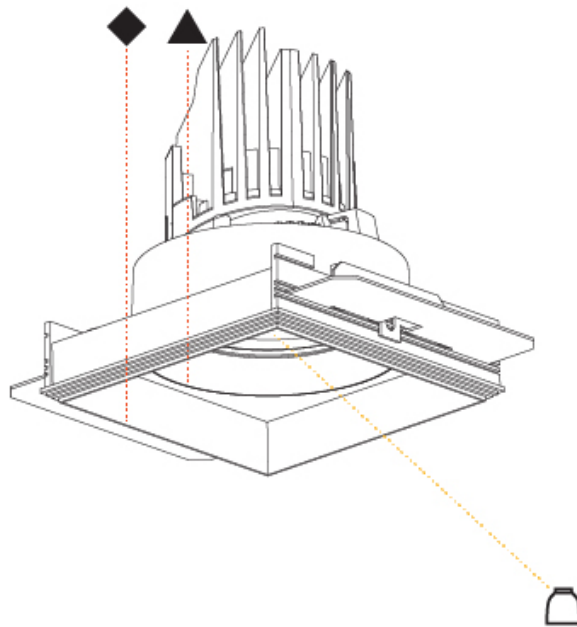

BIONIQ SQUARE ADJUSTABLE TRIMLESS

A35530-

PROJECT

TYPE

SPECIFIER

QUANTITY

DATE