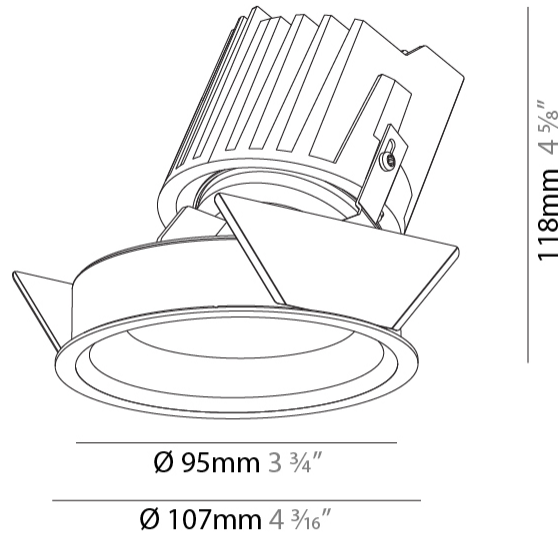

A35549-

base number Reflector
Options

1. To build a product code in our configurator select the specify button on the base model # product page
2. To build a manual product code on this datasheet choose from the options listed below in blue font and add the suffix to the base model #

GENERAL

Series: Bioniq
Subseries: Bioniq Round Wallwash
Brand: Prolicht
Division: Architectural
Mounting Type: Recessed
Mounting Location: Ceiling
Subcategory: Downlight

PHYSICAL

Shape: Round
Diameter (mm): 107
Diameter (in): 4 3/16
Height (mm): 118
Height (in): 4 5/8
Ceiling Thickness (mm): 10 / 12.5 / 15
Ceiling Thickness (in): 3/8 or 1/2 or 9/16
Min. Recessing Depth (mm): 140
Min. Recessing Depth (in): 5 1/2
Light Distribution: Adjustable / Asymmetric
Weight (kg): 0.456
Weight (lbs): 1
Fixture Finish: Chrome
Fixture Material: Aluminum Die Cast
Cut-out Measurements: 98mm / 3 7/8"

ELECTRICAL

Lamp Type: LED (Zhaga Standard)
Total Output Wattage (W): 15
Dimming: Dali Dimming
Driver Included: No
Driver Location: Recessed Housing
Driver Type: Constant Current - 120Vac
Housing: See components
Input Voltage (V): 120
Constant Current (MA): 350

LED

Number of LEDs: 1
Color Temperature (°K): Warm Dim
Max. Delivered Lumen (lm): 910
Nominal Lumen (lm): 1140
CRI: >90 CRI
Lamp Life (hrs): 50000

OPTICAL

Reflector: 20 / 40 / 60

RATINGS AND CERTIFICATIONS

Certified By: Certified for North American Standards
IP rating: IP20