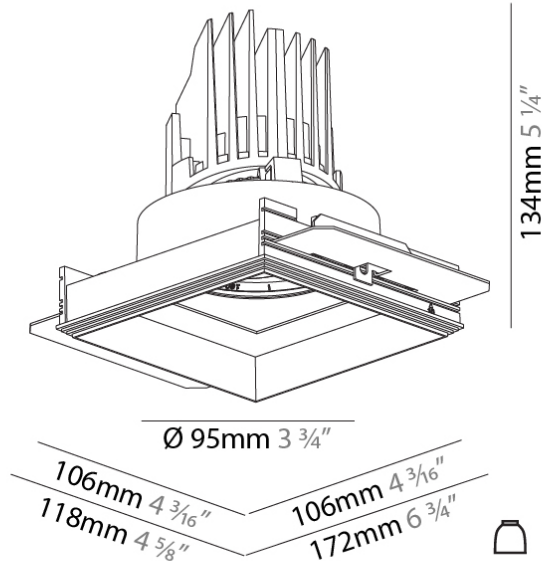

Cut-out Measurements: 120mm / 4 3/4" x 120mm / 4 3/4"
Upon Request: Unique Ceiling Thickness

ELECTRICAL

Lamp Type: LED (Zhaga Standard)
Input Wattage (W): 16.5
Total Output Wattage (W): 14.7
Dimming: Dali Dimming
Driver Included: No
Driver Location: Recessed Housing
Driver Type: Constant Current - 120Vac
Driver Class: Class 2
Housing: See Components
Input Voltage (V): 120
Constant Current (MA): 350

LED

Number of LEDs: 1
Max. Delivered Lumen (lm): 770
Nominal Lumen (lm): 1140
CRI: >90 CRI
Lamp Life (hrs): 50000
Upon Request: RGB-W Tunable White Special Color Temperature Special LED

OPTICAL

Reflector: 20 / 40 / 60
Adjustability: Rotational 355°; Tilt 30°
Upon Request: Special Beam Angles

RATINGS AND CERTIFICATIONS

UL Listed, ETL Listed, CE, RoHS, Energy Star, FCC, IEC, VDE, TUV, SAA, PSE, CB, ENEC, BSI, and others. For assistance on 'custom' specifications, contact zteam@zaneen.com. In a constant effort to supply the best product, we reserve the right to change specifications or materials without notice. The most recent specification sheets are found at zaneen.com
IP rating: IP20