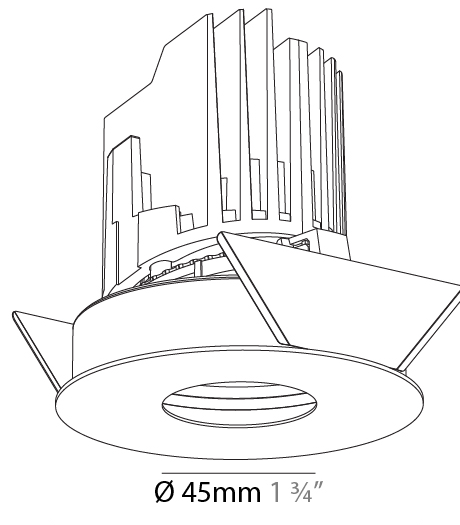

GENERAL

Series: Bioniq
Subseries: Bioniq Round Pinhole
Brand: Prolicht
Division: Architectural
Mounting Type: Recessed
Mounting Location: Ceiling
Subcategory: Downlight

PHYSICAL

Shape: Round
Diameter (mm): 107
Diameter (in): 4 3/16
Height (mm): 112
Height (in): 4 7/16
Ceiling Thickness (mm): 10 / 12.5 / 15
Ceiling Thickness (in): 3/8 or 1/2 or 9/16
Min. Recessing Depth (mm): 130
Min. Recessing Depth (in): 5 1/8
Light Distribution: Adjustable / Downlight
Weight (kg): 0.456
Weight (lbs): 1
Fixture Finish: SSR / BKV / CWI / CRY / HAB / UFT / ITA / RUA / FTG / MYG / LOD / PUS / FRO / FUP / KIA / POP / BLS / SPG / MEY / GOH / GUM / CHC / COM / ABZ / JAG / OBR / MOS / ROR
Fixture Material: Aluminum Die Cast
Cut-out Measurements: 98mm / 3 7/8"

ELECTRICAL

Lamp Type: LED (Zhaga Standard)
Total Output Wattage (W): 15
Dimming: Dali Dimming
Driver Included: No
Driver Location: Recessed Housing
Driver Type: Constant Current - 120Vac
Housing: See components
Input Voltage (V): 120
Constant Current (MA): 350

LED

Number of LEDs: 1
Color Temperature (°K): Warm Dim
Max. Delivered Lumen (lm): 760
Nominal Lumen (lm): 1140
CRI: >90 CRI
Lamp Life (hrs): 50000

OPTICAL

Reflector: 20 / 40 / 60
Adjustability: Rotational 355°; Tilt 30°

RATINGS AND CERTIFICATIONS

Certified By: Certified for North American Standards
IP rating: IP20

PROJECT
TYPE
SPECIFIER
QUANTITY
DATE